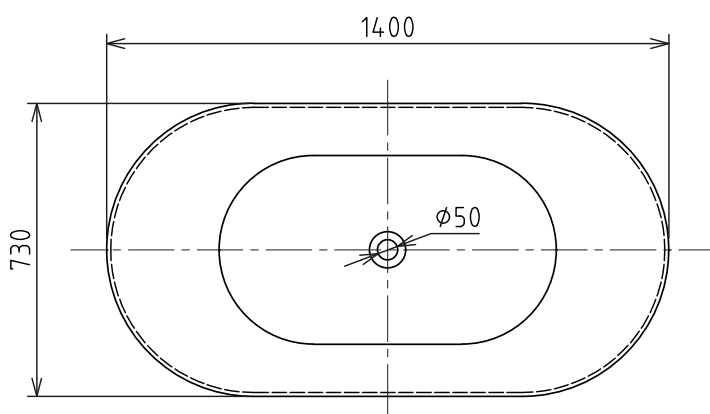

westerbergs dyning 1400

20240913 Art.nr: 20081042
Westerbergs Badrum part of Hata Brand Group AB.