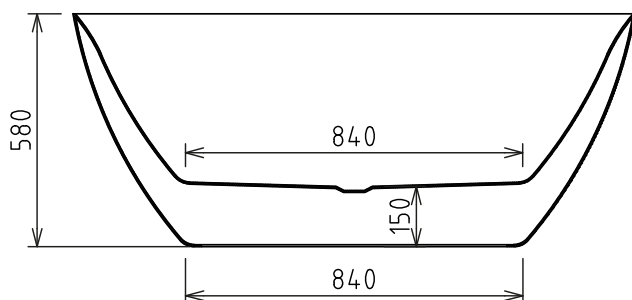

westerbergs dyning 1400

20240913 Art.nr: 20081042
Westerbergs Badrum part of Hata Brand Group AB.