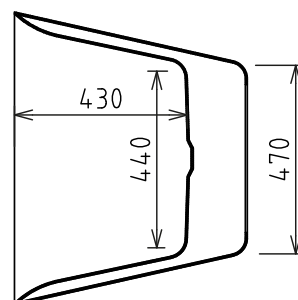

westerbergs dyning 1400

20240913 Art.nr: 20081042
Westerbergs Badrum part of Hata Brand Group AB.