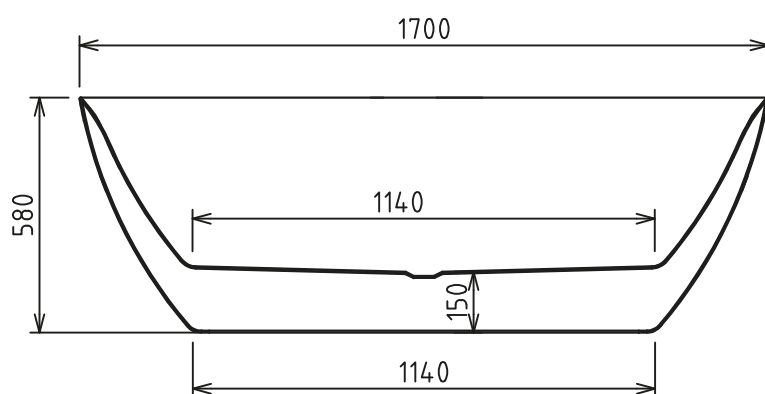

# westerbergs dyning 1700

20240913 Art.nr: 20081045  
Westerbergs Badrum part of Hata Brand Group AB.