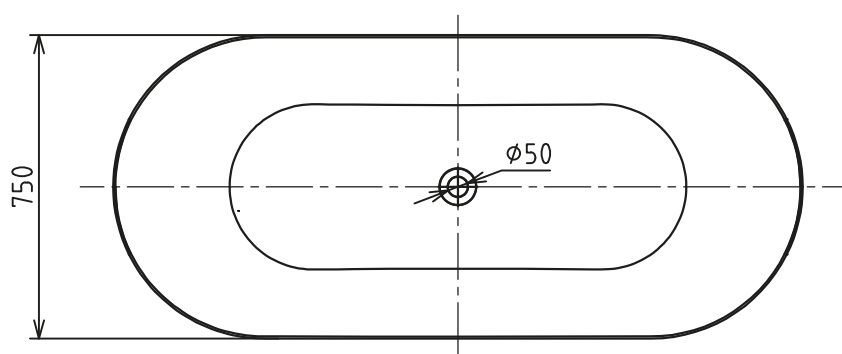

# westerbergs dyning 1700

20240913 Art.nr: 20081045  
Westerbergs Badrum part of Hata Brand Group AB.