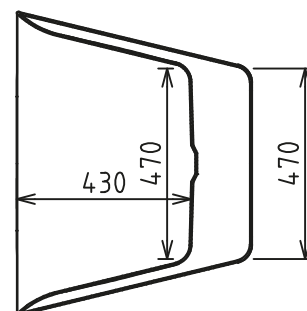

# westerbergs dyning 1700

20240913 Art.nr: 20081045  
Westerbergs Badrum part of Hata Brand Group AB.