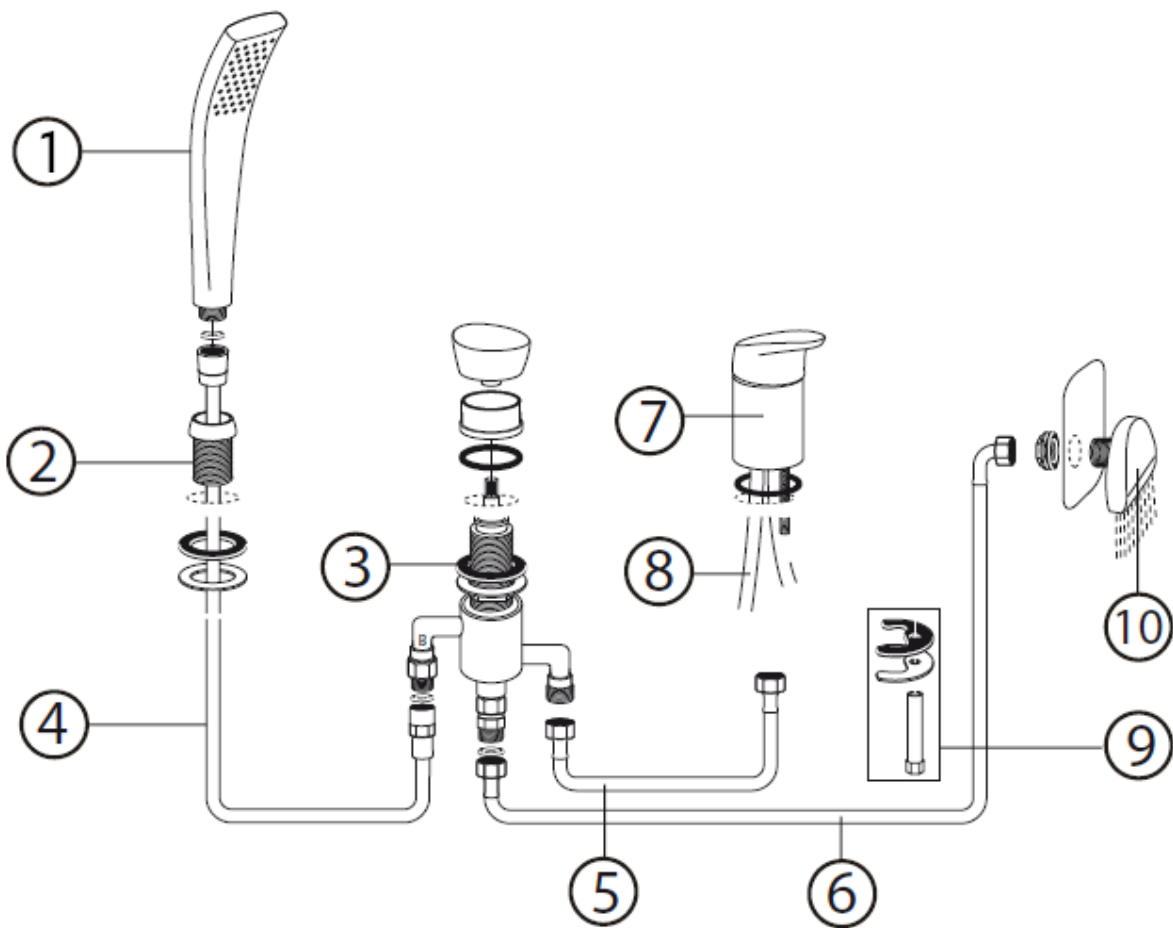

spare parts

westerbergs ocean

Art: 80002578

SCETCH NO.	SPARE PART NO.	OCEAN SARGBLANDARE	OCEAN BATHTUB MIXER
1	9209750	OCEAN SARGBL HANDDUSCH	OCEAN BATHTUB MIX.HAND SHOWER
2	9209751	OCEAN SARGBL GENOMF.F.DUSCHSLANG	OCEAN BATHTUB MIX.LEAD THROUGH
3	9209752	OCEAN SARGBL KOMPLETT OMKASTARE	OCEAN BATHTUB MIX.COMPLETE DIVERTER
4	9209753	OCEAN/GINA/GILDA SARGBL DUSCHSLANG	OCEAN BATHTUB MIX.SHOWER HOSE
5	9209728	OCEAN SARGBL SLANG MELLAN OMK OCH BLANDARE	OCEAN BATHTUB MIX.HOSE BETW DIV.AND MIXER
6	9209713	OCEAN SARGBL SLANG TILL SPOUT	OCEAN BATHTUB MIX.HOSE FOR SPOUT
7	9209754	OCEAN SARGBL BLANDARE	OCEAN BATHTUB MIX.MIXER
7	90000825	INSATS KEROX 40 LÅG	CARTRIDGE KEROX 40 LOW
8	9209704	OCEAN ANSLUTNINGSRÖR	OCEAN BATHTUB MIX.CONNECTION PIPES
9	9209755	OCEAN SARGBL MONTERINGSSATS	OCEAN BATHTUB MIX.ASSEMBLING SET
10	80002649	OCEAN SARGBL SPOUT	OCEAN BATHTUB MIX.SPOUT
	80002455	BACKVENTIL MÅSS 1/2ID 1/2OD OUT	CHECK VALVE ADAPTER 1/2IN 1/2OUT